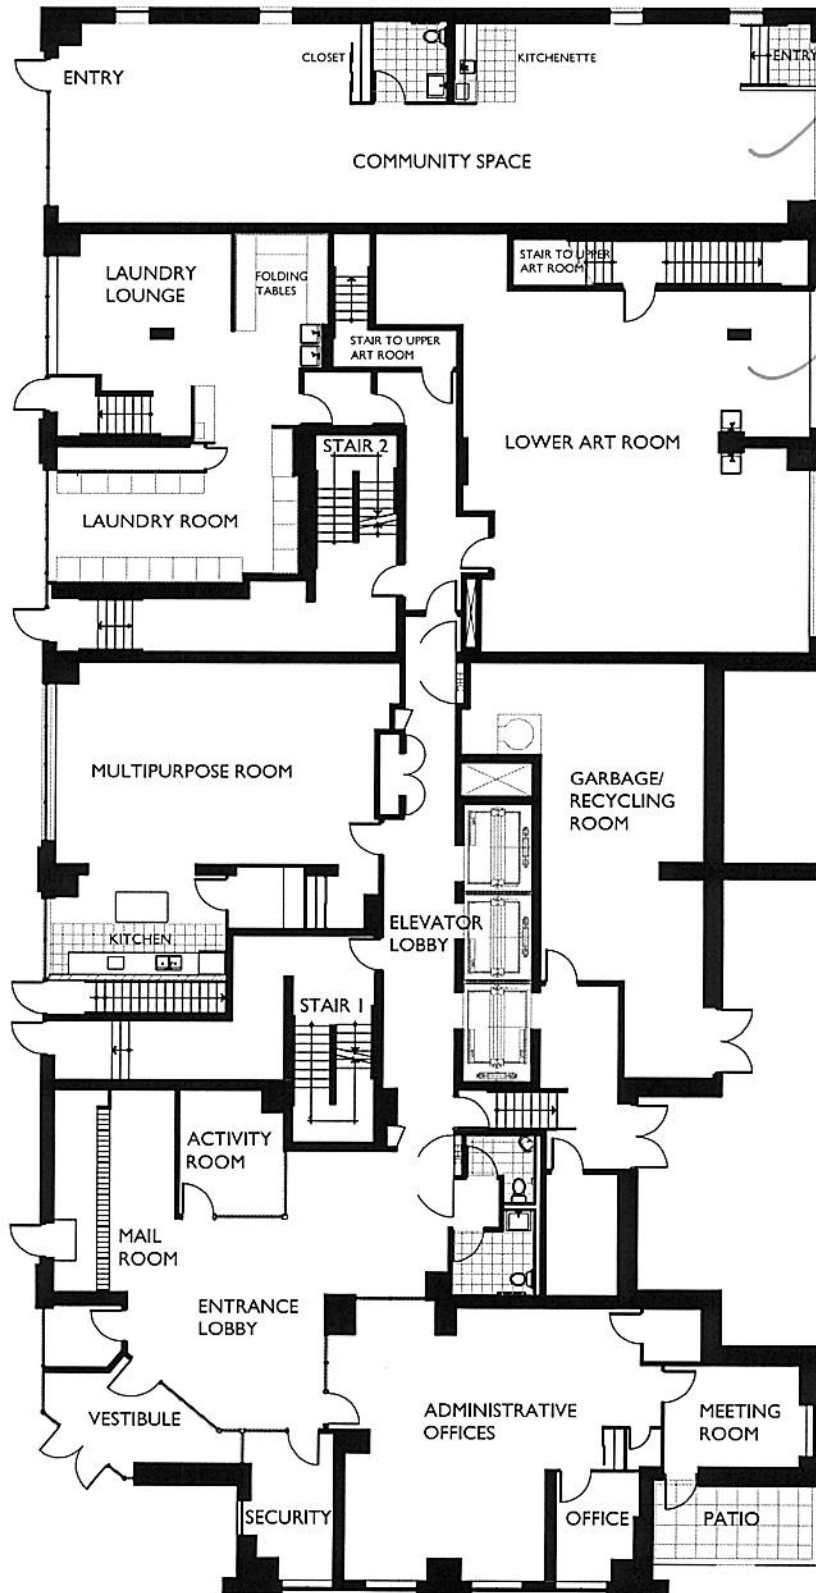

180 SUDBURY :

Offices for Centre for Mindfulness

Yoga Studio - shared access agreement with Centre for Mindfulness - part of the 280m² required.

UPPER ART ROOM PLAN - MEZZANINE LEVEL

GROUND FLOOR PLAN

180 SUDBURY STREET